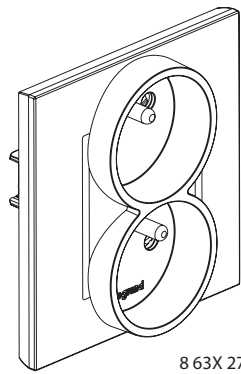

Niloé™ STEP Socket outlets - French Standard

Cat. No(s): 8 631 27 - 8 631 37 - 8 633 27 - 8 633 37 - 8 634 27 - 8 634 37 - 8 635 27 - 8 635 37

1. USE

Socket outlets with or without shutters.
 Mechanisms supplied with protection cover.
 To be equipped with plates one or several gangs.
 Flush-mounting or surface-mounting.
 Screw or claw fixing.

2. RANGE

Description	White	Aluminium	Medium Grey	Black
2 P+E socket screw terminal	8 631 37	8 633 37	8 634 37	8 635 37
2 P+E socket shutters screw terminal	8 631 27	8 633 27	8 634 27	8 635 27

3. DIMENSIONS (mm)

A	B	C	D
104	84	22.5	19.1

4. CONNECTION

Capacity: 2 x 2.5 mm²
 Flexible or rigid cables compatible
 Type of terminals: screw
 Stripping length: 12 mm

5. TECHNICAL CHARACTERISTICS

■5.1 Mechanical characteristics