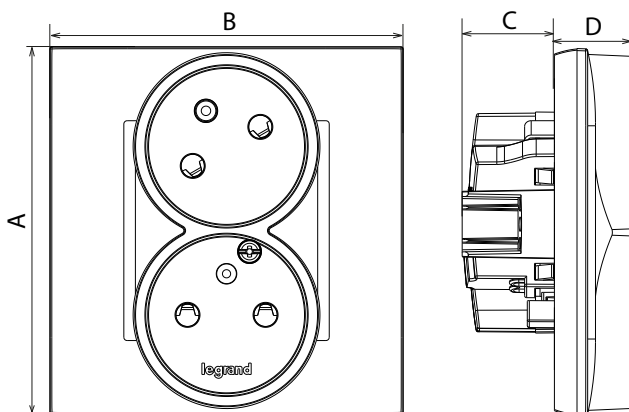

Niloé™ STEP Socket outlets - French Standard

Cat. No(s): 8 631 27 - 8 631 37 - 8 633 27 - 8 633 37 - 8 634 27 - 8 634 37 - 8 635 27 - 8 635 37

1. USE

Socket outlets with or without shutters.
 Mechanisms supplied with protection cover.
 To be equipped with plates one or several gangs.
 Flush-mounting or surface-mounting.
 Screw or claw fixing.

2. RANGE

Description	White	Aluminium	Medium Grey	Black
2 P+E socket screw terminal	8 631 37	8 633 37	8 634 37	8 635 37
2 P+E socket shutters screw terminal	8 631 27	8 633 27	8 634 27	8 635 27

3. DIMENSIONS (mm)

A	B	C	D
104	84	22.5	19.1

4. CONNECTION

Capacity: 2 x 2.5 mm²
 Flexible or rigid cables compatible
 Type of terminals: screw
 Stripping length: 12 mm

5. TECHNICAL CHARACTERISTICS

■5.1 Mechanical characteristics