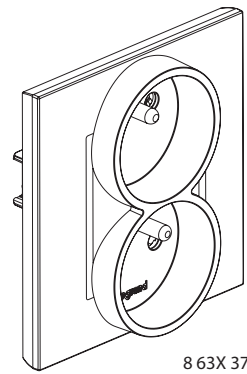

Niloé™ STEP Socket outlets - French Standard

Cat. No(s): 8 631 27 - 8 631 37 - 8 633 27 - 8 633 37 - 8 634 27 - 8 634 37 - 8 635 27 - 8 635 37

1. USE

Socket outlets with or without shutters.
 Mechanisms supplied with protection cover.
 To be equipped with plates one or several gangs.
 Flush-mounting or surface-mounting.
 Screw or claw fixing.

2. RANGE

Description	White	Aluminium	Medium Grey	Black
2 P+E socket screw terminal	8 631 37	8 633 37	8 634 37	8 635 37
2 P+E socket shutters screw terminal	8 631 27	8 633 27	8 634 27	8 635 27

3. DIMENSIONS (mm)

A	B	C	D
104	84	22.5	19.1

4. CONNECTION

Capacity: 2 x 2.5 mm²
 Flexible or rigid cables compatible
 Type of terminals: screw
 Stripping length: 12 mm

5. TECHNICAL CHARACTERISTICS

■5.1 Mechanical characteristics