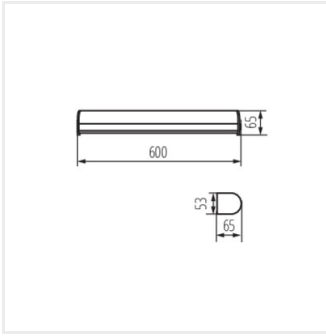

ROLSO LED IP44 15W-NW

Dokument vytvořen: 18.07.2025, 20:05

Změna technický parametrů vyhrazena. Informace uvedené v tomto dokumentu nejsou právně závazné.

Fotometrie: výsledky získané během testování konkrétního exempláře.

Kanlux S.A. ul. Objazdowa 1-3, 41-922 Radzionków, Poland kanlux@kanlux.com